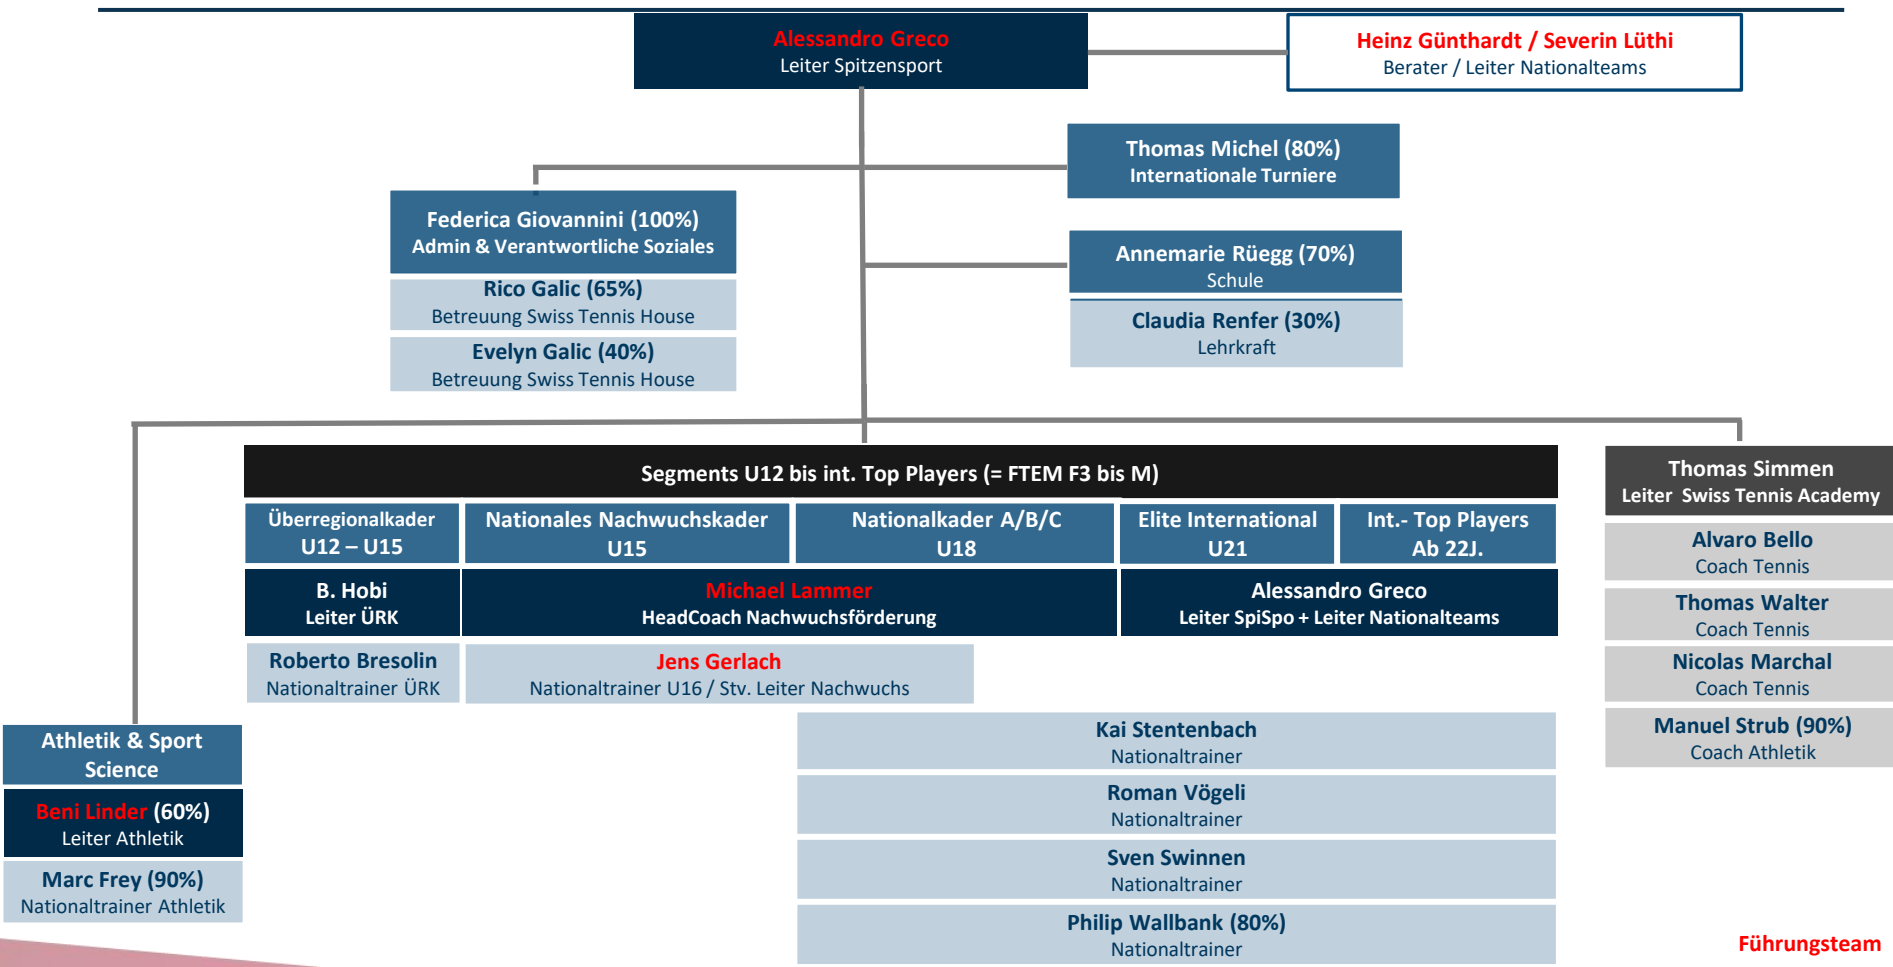

Organigramm Spitzensport 2024ff.

Führungsteam

Main Partner

Official Watch